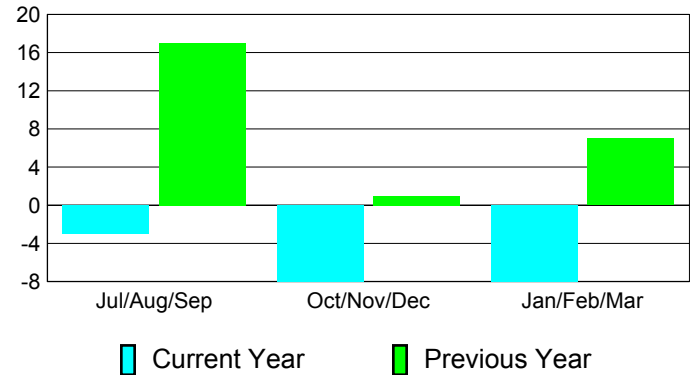

**Membership Results
2010-2011**

**Membership
2009-2010**

Month	Net Memb Goal	Actual New Memb	Actual Dropped Memb	Gain/Loss of Memb	Gain/Loss of Memb
Jul/Aug/Sep	6	47	-50	-3	17
Oct/Nov/Dec	6	41	-49	-8	1
Jan/Feb/Mar	6	37	-45	-8	7
Totals	18	125	-144	-19	25

Membership Results 2010-2011

Goal, New, Dropped, Gain/Loss

Comparison of Membership Gain/Loss

Current Year Compared to the Previous Year

Gender Comparison 2010-2011

Jul/Aug/Sep

Oct/Nov/Dec

Jan/Feb/Mar