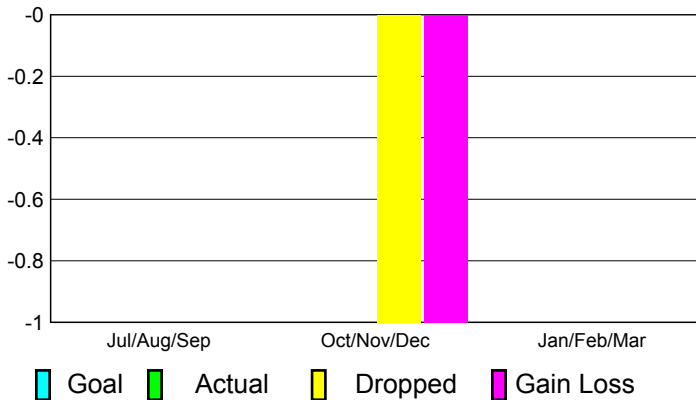

2010-2011 GMT Reports for District (or Undistricted) **District 201N3**

GMT: **JOHN ROWLAND MC ATEE**

Location: **AUSTRALIA**

GMT CA: **7**

CLUBS

**Club Results
2010-2011**

**Clubs
2009-2010**

Month	New Club Goal	Actual New Clubs	Actual Dropped Clubs	Gain/Loss of Clubs	Gain/Loss of Clubs
Jul/Aug/Sep	0	0	0	0	0
Oct/Nov/Dec	0	0	-1	-1	0
Jan/Feb/Mar	0	0	0	0	0
Totals	0	0	-1	-1	0

Club Results 2010-2011

Goal, New, Dropped, Gain/Loss

Comparison of Club Gain/Loss

Current Year Compared to the Previous Year

YTD Status Quo Clubs 2010-2011

Status Quo Clubs Compared to Status Quo Members

MEMBERSHIP