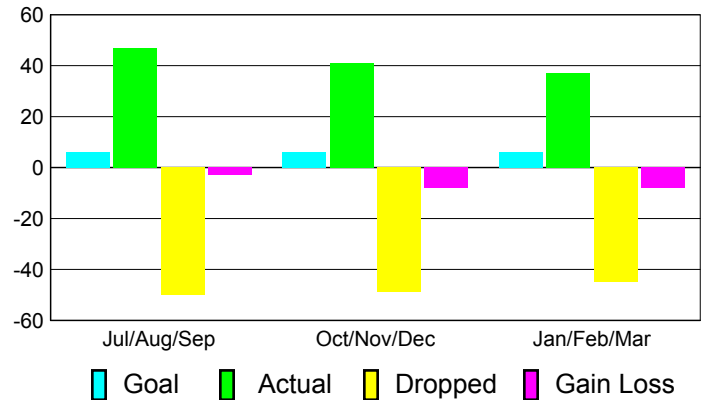

Membership Results 2010-2011

Goal, New, Dropped, Gain/Loss

Comparison of Membership Gain/Loss

Current Year Compared to the Previous Year